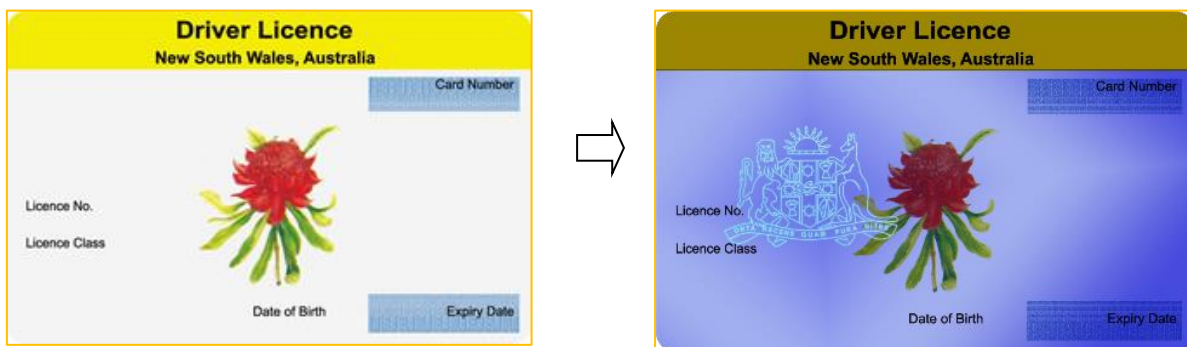

2、Main features

● Durability and excellent print quality

Print clear, bright images and text. In addition to the standard colors (Yellow, Magenta, Cyan and Black), the printing will be used in conjunction with the retransfer film. The film can be anti - oxidation discoloration, fading, waterproof, anti - fingerprint and other functions.